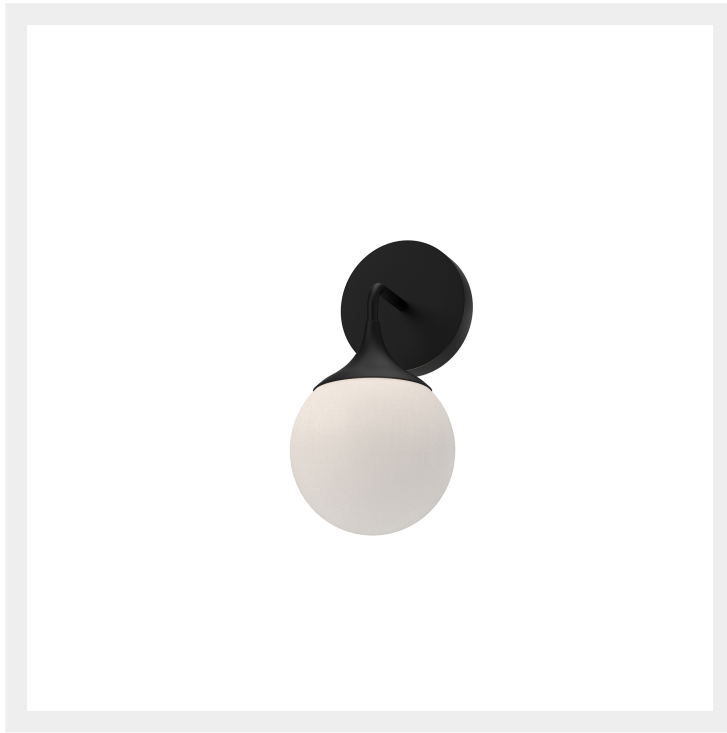

## NOUVEAU WV505106

FIXTURE DIMENSIONS	W6" x H11-3/8" x E7-3/8"
HEIGHT FROM CENTER	9"
EXTENSION	7-3/8"
LAMP TYPE	E26
MAX WATTAGE	40W
BULB QTY	1
BULBS INCLUDED	No
VOLTAGE	120V
GLASS DETAILS	Opal Glass
MATERIAL	Glass; Steel;
INSTALL OPTIONS	Up/Down; Wall;
LOCATION	Damp
CANOPY DIMENSIONS	D4-3/4" x E1"
PAINT FINISH	AG01; MB01;

### AVAILABLE FINISHES:

WV505106AGOP Aged Gold/Opal Matte Glass  
WV505106MBOP Matte Black/Opal Matte Glass

\*For complete warranty terms, please visit: [www.aloralighting.com/warranty](http://www.aloralighting.com/warranty)