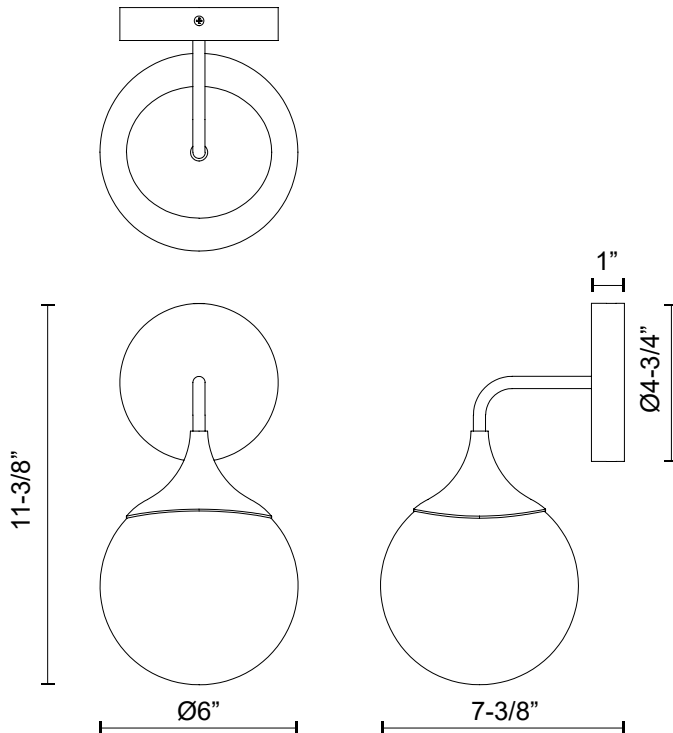

WWW.ALORAMOOD.COM

© 2022 KUZCO LIGHTING. ALL RIGHTS RESERVED.